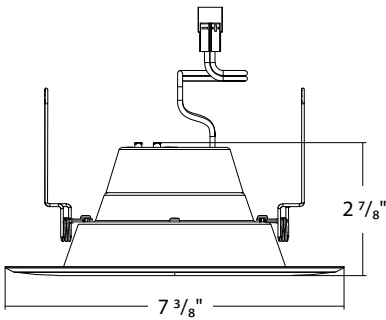

R34X-6

Weight: 0.46 lbs