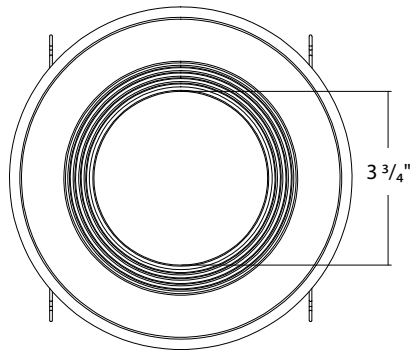

R34X-6B

Weight: 0.46 lbs