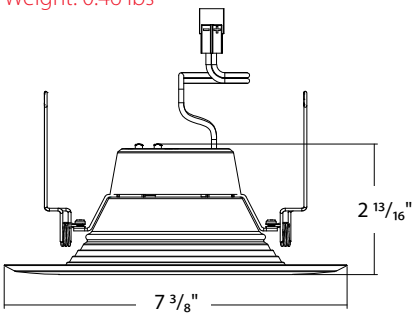

R34X-6B

Weight: 0.46 lbs