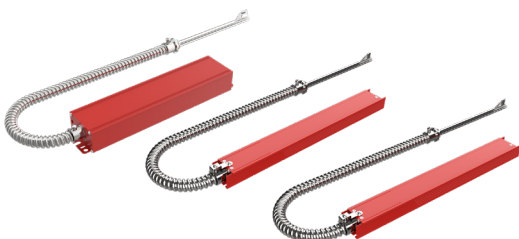

Emergency Backup Driver

Catalog Number	UPC	Description
EMB-9	192552051187	EM DRIVER 100-347V 9W 0-10V DIM
EMB-15	192552051194	EM DRIVER 100-347V 15W 0-10V DIM
EMB-25	192552051200	EM DRIVER 100-347V 25W 0-10V DIM